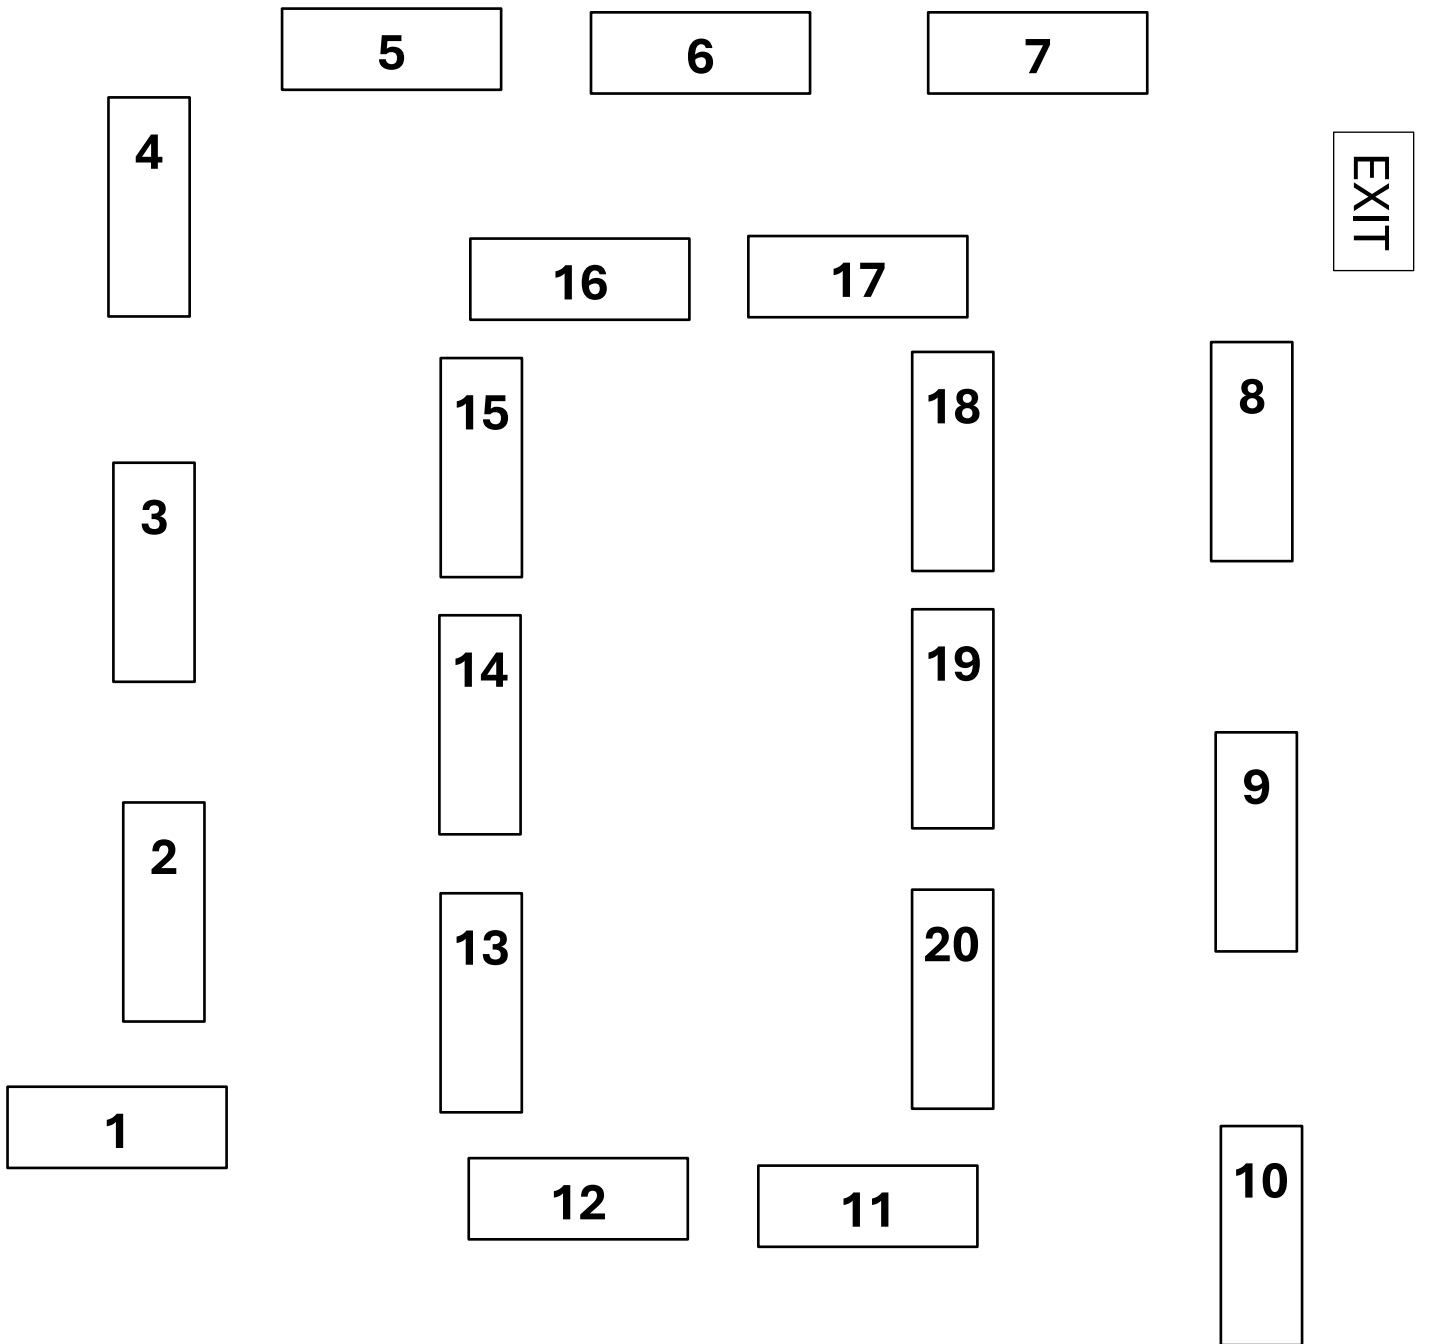

MAP

Library

8ft tables

Please see webpage, or ask, for available tables.

21

22

23

24

Kitchen

Door

prizes

Bake table

Dining area

EXIT

25

26

29

28

27

EXIT

6ft tables
Please see webpage, or ask, for available tables.